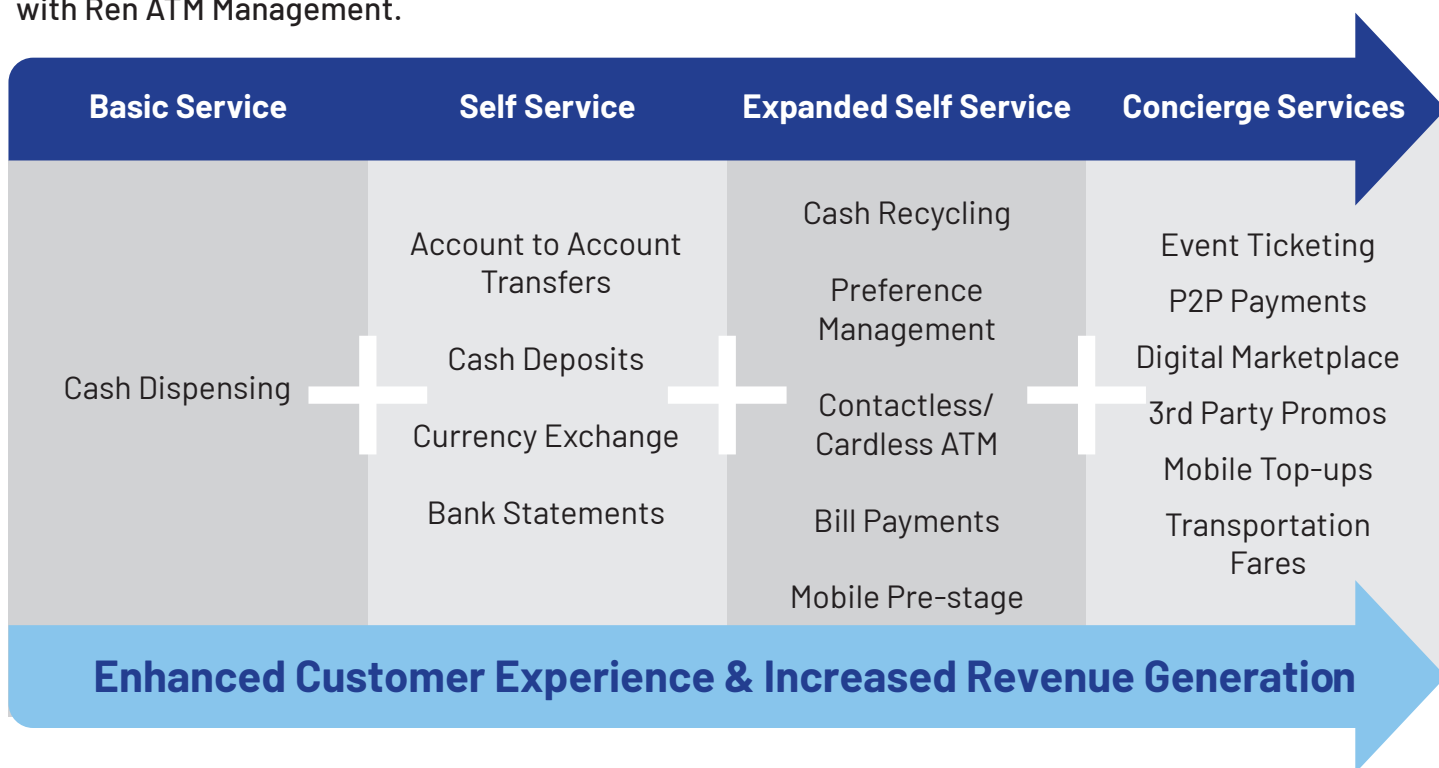

ATM Maturity Model

The role of the ATM is expanding.
How will you leverage its potential?

Euronet's Ren ATM Management solution meets you where you are today and provides the comprehensive tools and features you need to take command of your fleet and get you where you want to be in the future. Move beyond cash dispensing to leverage the full potential of this powerful asset. Offer a richer customer experience through next-generation ATM services & design concepts with Ren ATM Management.

As more mature ATM features and functions are enabled at the ATM, customer loyalty and revenue generation increase.

Visit us at www.renpayments.com and learn how to unleash the full potential of your ATM fleet.